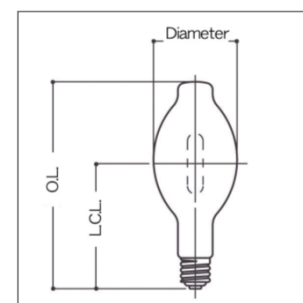

Lamp wattage (Nominal)

Lamp wattage (Nominal)	(W)	:	360
Lamp wattage (Rated)	(W)	:	375
Lamp voltage	(V)	:	130
Lamp current	(A)	:	3.30

BALLAST AND IGNITOR INFORMATION

Compatible ballast	:	IEC 60188 (MVL-400W)
Ignitor	:	Not Required

PHYSICAL DESCRIPTION

Base designation	:	E40
Bulb designation	:	BT116 (116mm dia.)
Bulb material	:	Hard glass
Bulb finish	:	Clear (UV-cut coating)
Arc tube material	:	Alumina
Mercury(Hg) content	(mg)	48.0
Overall length	(mm)	292 max.
Light centre length (Nominal)	(mm)	185
Effective arc length (Nominal)	(mm)	22