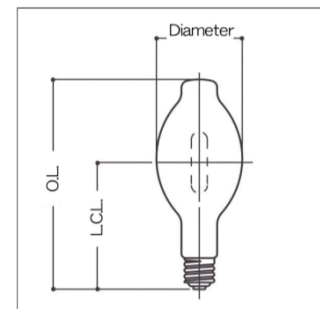

### PHYSICAL DESCRIPTION

Base designation	:	E40
Bulb designation	:	BT90 (90mm dia.)
Bulb material	:	Hard glass
Bulb finish	:	Diffuse (UV-cut coating)
Arc tube material	:	Alumina
Mercury(Hg) content	(mg)	30.0
Overall length	(mm)	245 max.
Effective arc length (Nominal)	(mm)	-