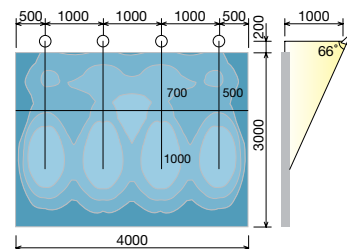

Urban Act™ β Mini

Urban Act β Mini for metal halide lamps
Axially symmetrical narrow, medium wide beam
Asymmetrical wide beam

Weight: 2.0kg
Protection: IP65
Housing: aluminium die cast
Reflector: aluminium faceted / dimpled
Front glass: tempered glass
With fluoropolymer dust proof filter
Integral electronic ballast
Easy lamp replacement
Tool-free adjustment by special turn lock mechanism
Complete with 1200 mm supply cable 3 x 1.0mm²

Lamp

EYE Cera Arc

Urban Act β Mini for 35W metal halide, axially symmetrical narrow beam

Model	Colour	Lamp	Lamp holder	C0-180	C90-270
HCF0375BHE/DG	Dark Gray	EYE Cera Arc Tubular 35W	G12	9°	11°
HCF0375BHE/W	White	EYE Cera Arc Tubular 35W	G12	9°	11°