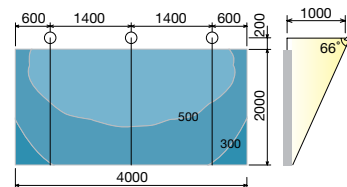

Urban Act β Mini for 35W metal halide, asymmetrical wide beam

Model	Colour	Lamp	Lamp holder	C0-180	C90-270
HCF0373BHE/DG	Dark Gray	EYE Cera Arc Tubular 35W	G12	46°	60°
HCF03735BHE/W	White	EYE Cera Arc Tubular 35W	G12	46°	60°

HCF0773BHE + CMT70/WW/G12
6000 lm