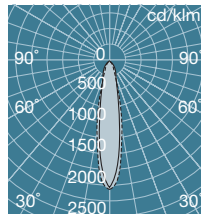

Urban Act β Mini for 70W metal halide, axially symmetrical medium wide beam

Model	Colour	Lamp	Lamp holder	C0-180	C90-270
HCF0774BHE/DG	Dark Gray	EYE Cera Arc Tubular 70W	G12	17°	20°
HCF0774BHE/W	White	EYE Cera Arc Tubular 70W	G12	17°	20°