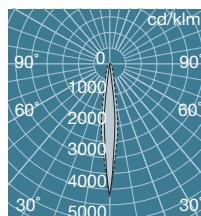

Lamp

EYE Cera Arc

Urban Act β Mini for 35W metal halide, axially symmetrical narrow beam

Model	Colour	Lamp	Lamp holder	C0-180	C90-270
HCF0375BHE/DG	Dark Gray	EYE Cera Arc Tubular 35W	G12	9°	11°
HCF0375BHE/W	White	EYE Cera Arc Tubular 35W	G12	9°	11°