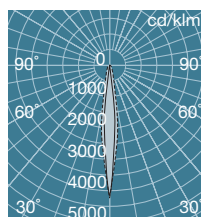

Urban Act β Mini for 70W metal halide, axially symmetrical narrow beam

Model	Colour	Lamp	Lamp holder	C0-180	C90-270
HCF0775BHE/DG	Dark Gray	EYE Cera Arc Tubular 70W	G12	9°	11°
HCF0775BHE/W	White	EYE Cera Arc Tubular 70W	G12	9°	11°