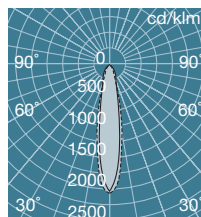

Urban Act β Mini for 35W metal halide, axially symmetrical medium wide beam

Model	Colour	Lamp	Lamp holder	C0-180	C90-270
HCF0374BHE/DG	Dark Gray	EYE Cera Arc Tubular 35W	G12	17°	20°
HCF0374BHE/W	White	EYE Cera Arc Tubular 35W	G12	17°	20°

HCF0774BHE + CMT70/WW/G12
6000 lm