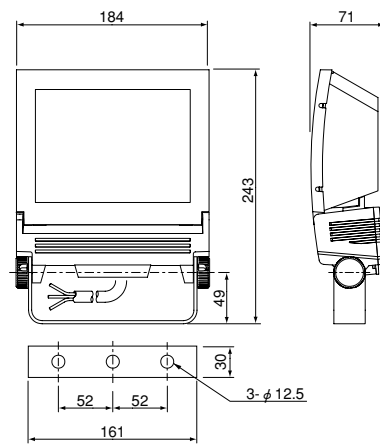

Urban Act™ β Mini

Urban Act β Mini for metal halide lamps
Axially symmetrical narrow, medium wide beam
Asymmetrical wide beam

Weight: 2.0kg
Protection: IP65
Housing: aluminium die cast
Reflector: aluminium faceted / dimpled
Front glass: tempered glass
With fluoropolymer dust proof filter
Integral electronic ballast
Easy lamp replacement
Tool-free adjustment by special turn lock mechanism
Complete with 1200 mm supply cable 3 x 1.0mm²