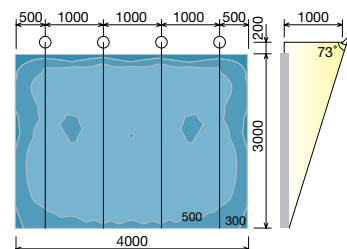

Urban Act β Mini for 35W metal halide, axially symmetrical medium wide beam

Model	Colour	Lamp	Lamp holder	C0-180	C90-270
HCF0374BHE/DG	Dark Gray	EYE Cera Arc Tubular 35W	G12	17°	20°
HCF0374BHE/W	White	EYE Cera Arc Tubular 35W	G12	17°	20°

HCF0774BHE + CMT70/WW/G12
6000 lm