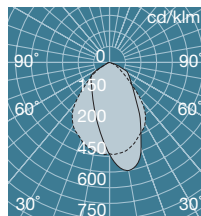

Urban Act β Mini for 35W metal halide, asymmetrical wide beam

Model	Colour	Lamp	Lamp holder	C0-180	C90-270
HCF0373BHE/DG	Dark Gray	EYE Cera Arc Tubular 35W	G12	46°	60°
HCF03735BHE/W	White	EYE Cera Arc Tubular 35W	G12	46°	60°

HCF0773BHE + CMT70/WW/G12
6000 lm